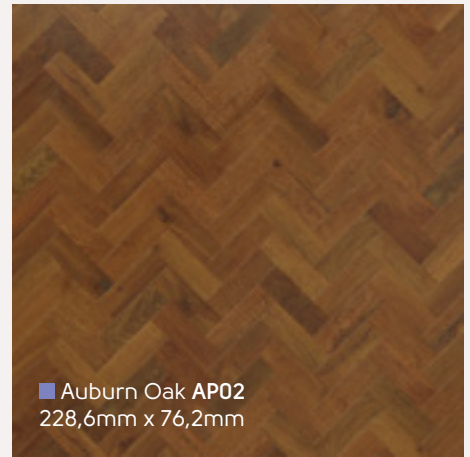

- Parquet 
- Oak Royale 
- Oak Premier 
- Handcrafted 

■ Blond Oak AP01
228,6mm x 76,2mm

■ Auburn Oak AP02
228,6mm x 76,2mm

■ Black Oak AP03
228,6mm x 76,2mm

■ Storm Oak AP07
228,6mm x 76,2mm

■ Russet Oak AP31
406,4mm x 406,4mm