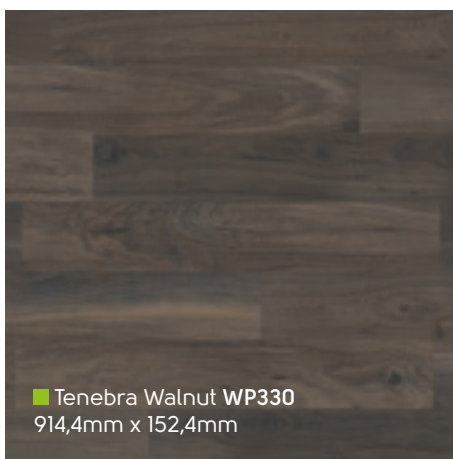

Opus Wood | Holz | Bois | Hout

Argen WP414 ▾

■ Ordo WP415
1219,2mm x 228,6mm

■ Rubra WP316
914,4mm x 152,4mm

■ Sylva WP417
1219,2mm x 228,6mm

■ Argen WP414
1219,2mm x 228,6mm

■ Tenebra Walnut WP330
914,4mm x 152,4mm