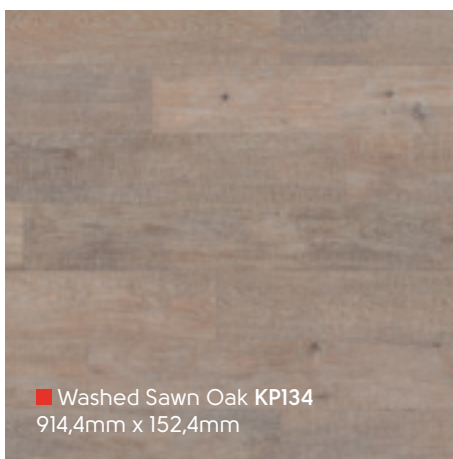

■ Pale Limed Oak KP94^
914,4mm x 152,4mm

■ Torcello PVP145
1219,2mm x 177,8mm

■ Levanzo PVP150
1219,2mm x 177,8mm

■ Budelli PVP146
1219,2mm x 177,8mm

■ Washed Sawn Oak KP134
914,4mm x 152,4mm

■ Linosa PVP148
1219,2mm x 177,8mm