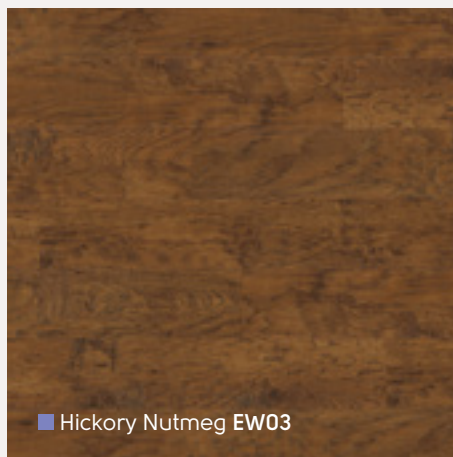

■ Hickory Nutmeg EW03

■ Hickory Peppercorn EW02

Art Select Handcrafted

914,4mm x 152,4mm

designflooring.com

Limed Linen Oak RP98 ▽

RP95 | DS06 10mm ▽

RP99 ▽