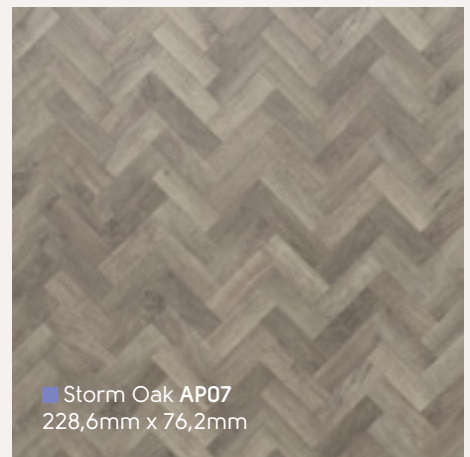

- Parquet 
- Oak Royale 
- Oak Premier 
- Handcrafted 

■ Blond Oak AP01
228,6mm x 76,2mm

■ Auburn Oak AP02
228,6mm x 76,2mm

■ Black Oak AP03
228,6mm x 76,2mm

■ Storm Oak AP07
228,6mm x 76,2mm

■ Russet Oak AP31
406,4mm x 406,4mm