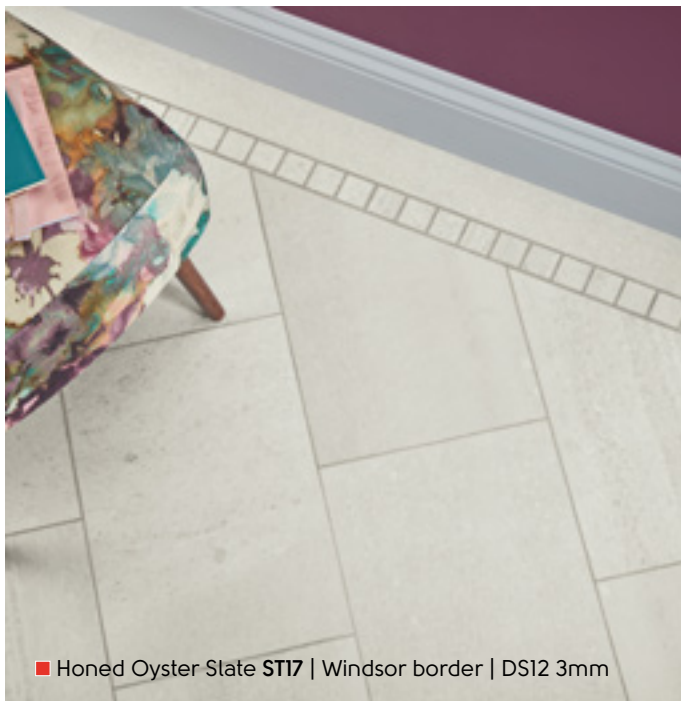

■ Honed Oyster Slate ST17 | Windsor border | DS12 3mm