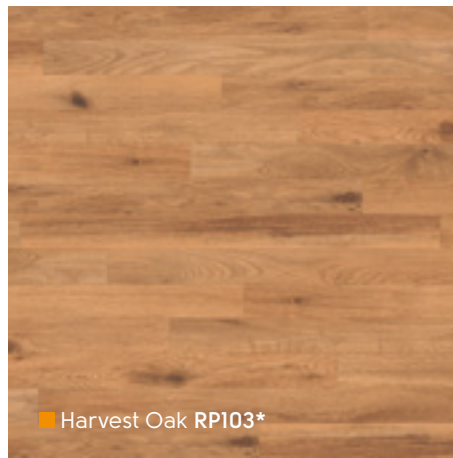

Harvest Oak RP103 ▾

Fresco Light Oak RP90 | DS05 3mm ▾

Natural Oak RP102 | DS05 10mm ▾

Monet Wood | Holz | Bois | Hout

*Please note: as a feature of the design, these products incorporate a high colour variation between individual planks.