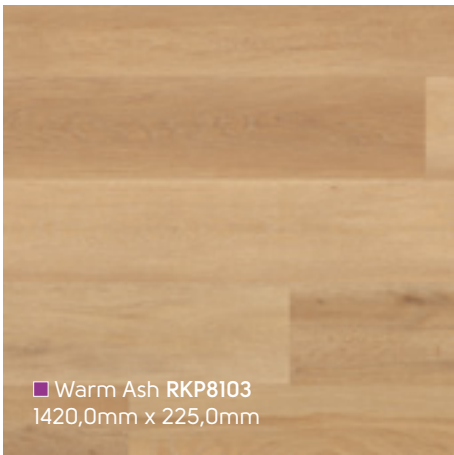

Washed Butternut RKP8108 ▽

■ Washed Butternut RKP8108
1420,0mm x 225,0mm

■ Baltic Washed Oak RKP8101
1420,0mm x 225,0mm

■ Warm Ash RKP8103
1420,0mm x 225,0mm

■ Baltic Limed Oak RKP8111
1420,0mm x 225,0mm

Korlok Wood | Holz | Bois | Hout