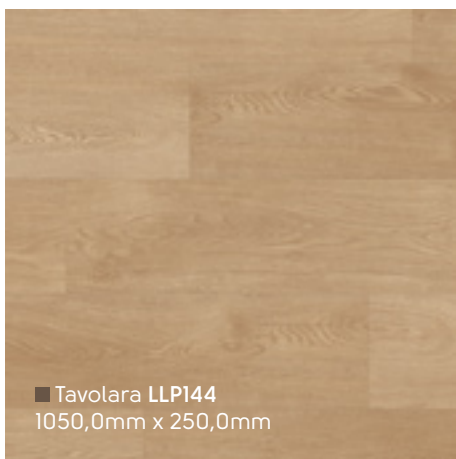

Providence LLP108 ▾

Cambridge LLP113 ▾

Designflooring LooseLay Wood | Holz | Bois | Hout