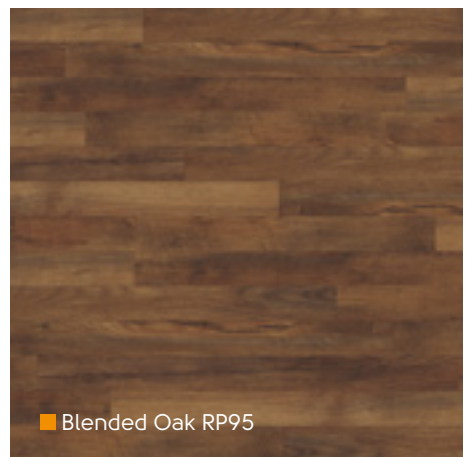

■ Limed Silk Oak RP96*

■ Kenyan Tigerwood RP73*

■ Lorenzo Warm Oak RP91

■ Single Smoked Acacia RP104*

■ Blended Oak RP95

Monet Wood | Holz | Bois | Hout

914,4mm x 76,2mm

designflooring.com