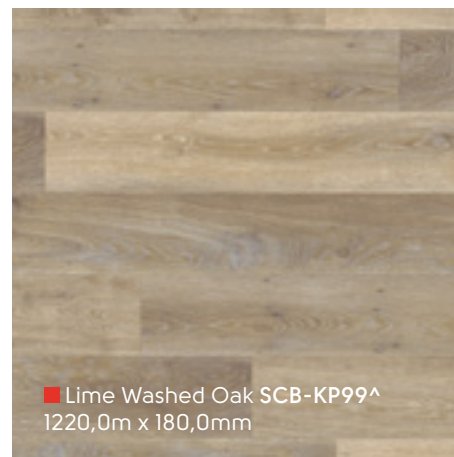

■ Grey Scandi Pine SCB-KP131^
1220,0m x 180,0mm

■ Lime Washed Oak SCB-KP99^
1220,0m x 180,0mm

^Also available in a gluedown format

^Auch zum Verkleben erhältlich.

^Également disponible en format à coller

^Ook verkrijgbaar als Gluedown

Rubens Wood Holz | Bois | Hout