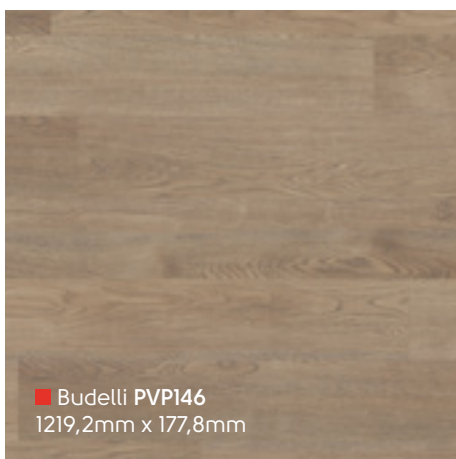

■ Pale Limed Oak KP94^
914,4mm x 152,4mm

■ Torcello PVP145
1219,2mm x 177,8mm

■ Levanzo PVP150
1219,2mm x 177,8mm

■ Budelli PVP146
1219,2mm x 177,8mm

■ Washed Sawn Oak KP134
914,4mm x 152,4mm

■ Linosa PVP148
1219,2mm x 177,8mm