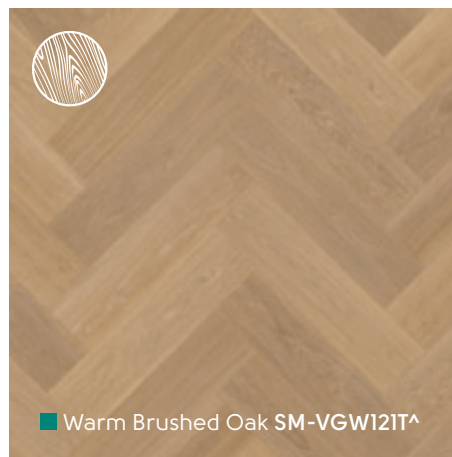

Van Gogh Wood | Holz | Bois | Hout

711,2mm x 177,8mm

designflooring.com

[^]Also available in a rigid core format

[^]Auch im Rigid-Core-Format erhältlich.

[^]Également disponible en format clic composite acoustique

[^]Ook verkrijgbaar als Rigid Core.