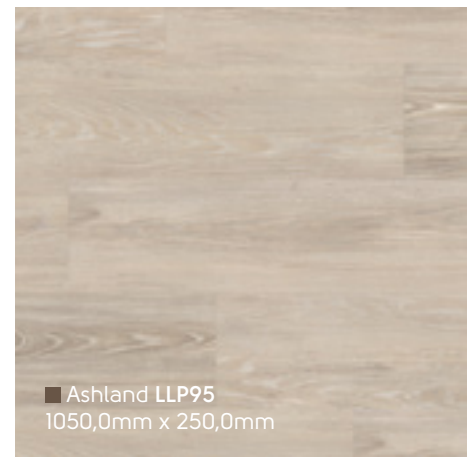

Country Oak LLP92 ▽

■ Palmaria LLP149
1050,0mm x 250,0mm

■ Ashland LLP95
1050,0mm x 250,0mm

■ Lampione LLP147
1050,0mm x 250,0mm

■ Country Oak LLP92
1050,0mm x 250,0mm

Designflooring LooseLay Wood | Holz | Bois | Hout