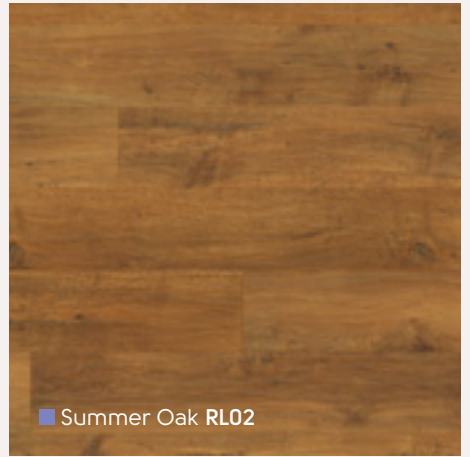

Storm Oak AP07 Δ

Art Select Parquet

Summer Oak RL02 | DS06 10mm ▽

■ Spring Oak RL01

■ Summer Oak RL02

■ Autumn Oak RL03

■ Winter Oak RL04

■ Storm Oak RL12