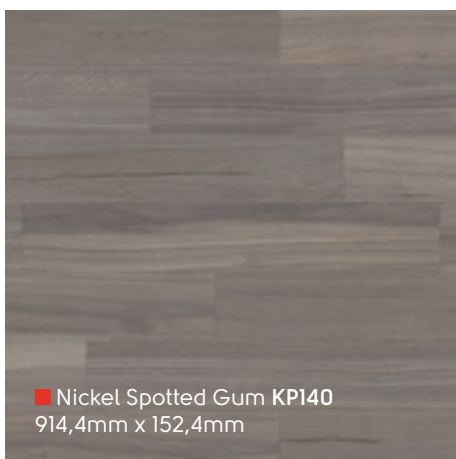

■ American Oak KP40
914,4mm x 101,6mm

Mid Limed Oak KP96 ▲

■ Classic Limed Oak KP97^
914,4mm x 152,4mm

■ Mid Limed Oak KP96^
914,4mm x 152,4mm

■ Light Worn Oak KP104^
914,4mm x 152,4mm

■ Nickel Spotted Gum KP140
914,4mm x 152,4mm