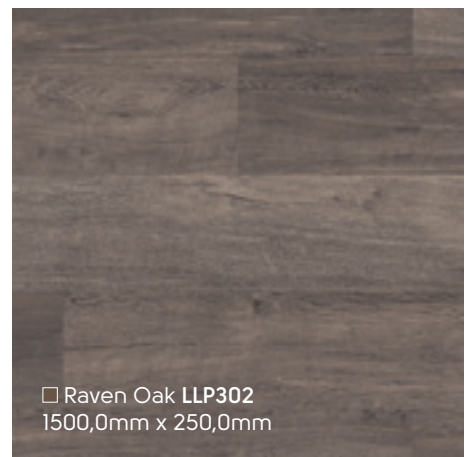

■ Weathered Heart Pine LLP304
1500,0mm x 250,0mm

□ Raven Oak LLP302
1500,0mm x 250,0mm

Designflooring LooseLay Longboard Wood | Holz | Bois | Hout