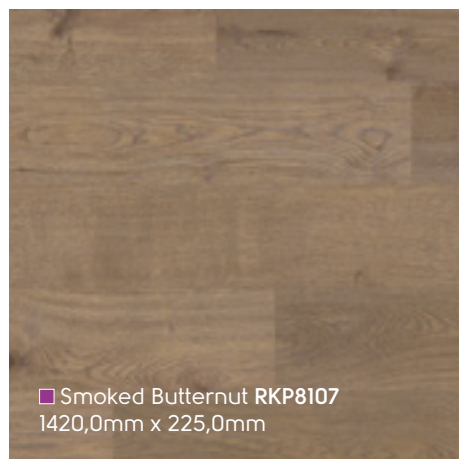

Korlok Wood

Holz | Bois | Hout