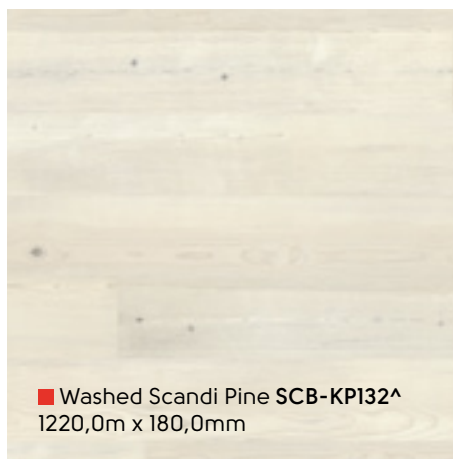

Lime Washed Oak SCB-KP99 ▽

■ White painted Oak SCB-KP105^
1220,0m x 180,0mm

■ Washed Scandi Pine SCB-KP132^
1220,0m x 180,0mm

■ Grey Scandi Pine SCB-KP131^
1220,0m x 180,0mm

■ Grey Limed Oak SCB-KP138^
1220,0m x 180,0mm