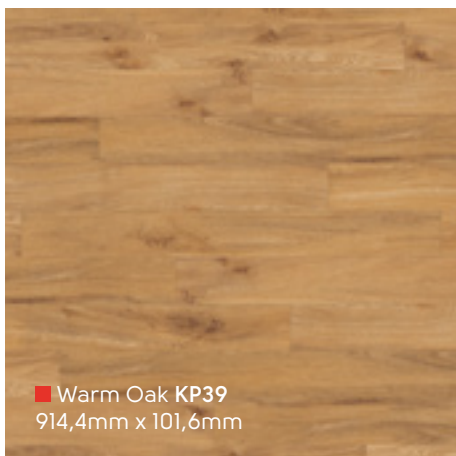

Rubens Wood | Holz | Bois | Hout

▲Also available in a rigid core format

^Auch im Rigid-Core-Format erhältlich.

^Également disponible en format clic composite acoustique

^Ook verkrijgbaar als Rigid Core.