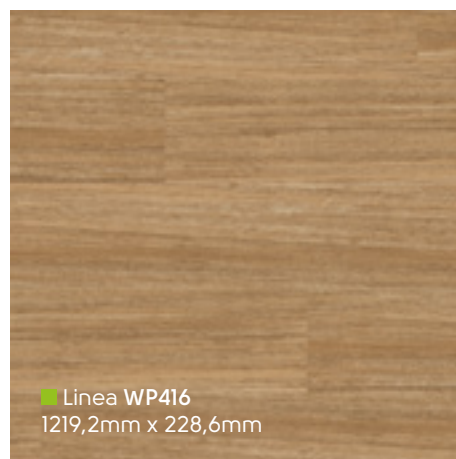

■ Niveus WP411
1219,2mm x 228,6mm

■ Palleo WP312
914,4mm x 152,4mm

■ Primo WP412
1219,2mm x 228,6mm

■ Grano WP311
914,4mm x 152,4mm

■ Linea WP416
1219,2mm x 228,6mm

Opus Wood | Holz | Bois | Hout

Ignea WP313 ▽