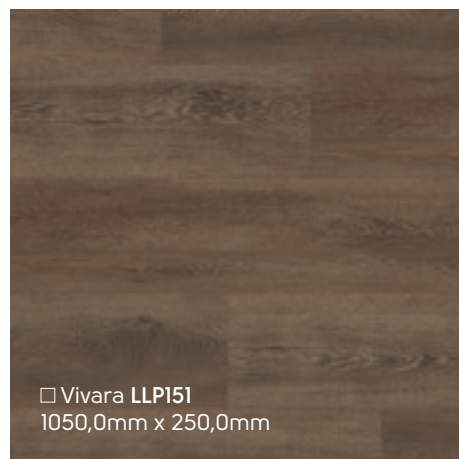

Stamford LLP109 ▽

□ Vivara LLP151
1050,0mm x 250,0mm

Designflooring LooseLay Wood | Holz | Bois | Hout