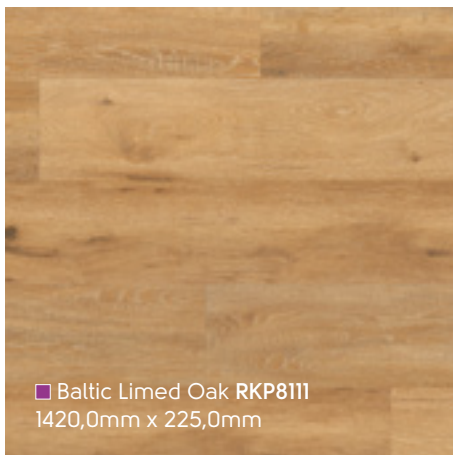

Washed Butternut RKP8108 ▽

■ Washed Butternut RKP8108
1420,0mm x 225,0mm

■ Baltic Washed Oak RKP8101
1420,0mm x 225,0mm

■ Warm Ash RKP8103
1420,0mm x 225,0mm

■ Baltic Limed Oak RKP8111
1420,0mm x 225,0mm

Korlok Wood | Holz | Bois | Hout