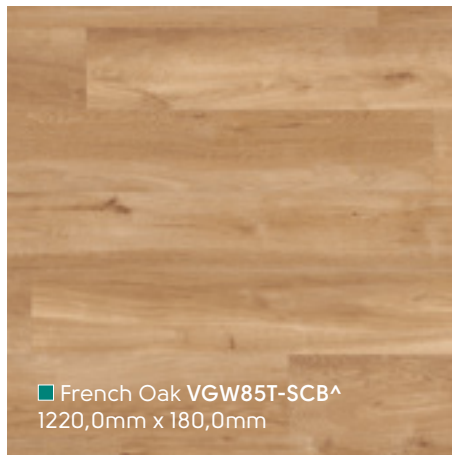

■ Natural Prime Oak VGW115T-SCB^
1220,0mm x 180,0mm

■ French Oak VGW85T-SCB^
1220,0mm x 180,0mm