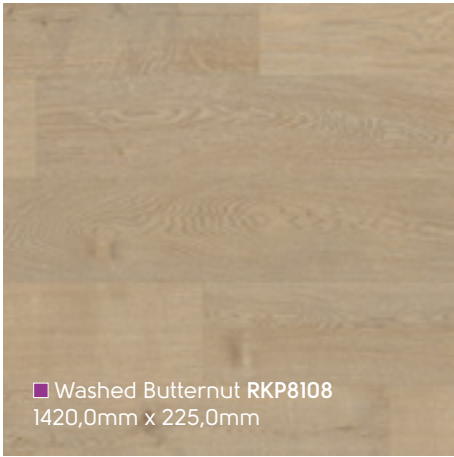

Washed Butternut RKP8108 ▽

■ Washed Butternut RKP8108
1420,0mm x 225,0mm

■ Baltic Washed Oak RKP8101
1420,0mm x 225,0mm

■ Warm Ash RKP8103
1420,0mm x 225,0mm

■ Baltic Limed Oak RKP8111
1420,0mm x 225,0mm

Korlok Wood | Holz | Bois | Hout