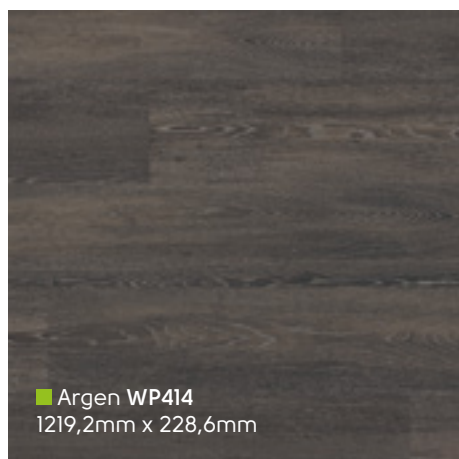

Opus Wood | Holz | Bois | Hout

Argen WP414 ▾

■ Ordo WP415
1219,2mm x 228,6mm

■ Rubra WP316
914,4mm x 152,4mm

■ Sylva WP417
1219,2mm x 228,6mm

■ Argen WP414
1219,2mm x 228,6mm

■ Tenebra Walnut WP330
914,4mm x 152,4mm