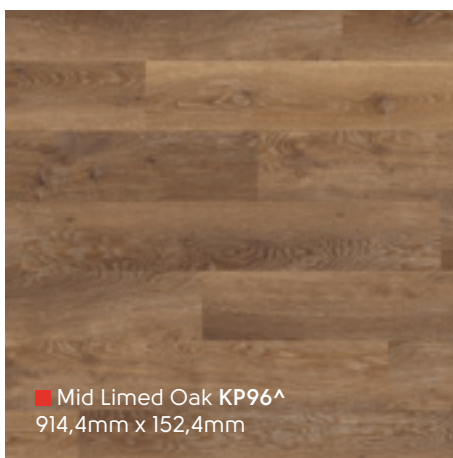

■ American Oak KP40
914,4mm x 101,6mm

Mid Limed Oak KP96 ▲

■ Classic Limed Oak KP97^
914,4mm x 152,4mm

■ Mid Limed Oak KP96^
914,4mm x 152,4mm

■ Light Worn Oak KP104^
914,4mm x 152,4mm

■ Nickel Spotted Gum KP140
914,4mm x 152,4mm