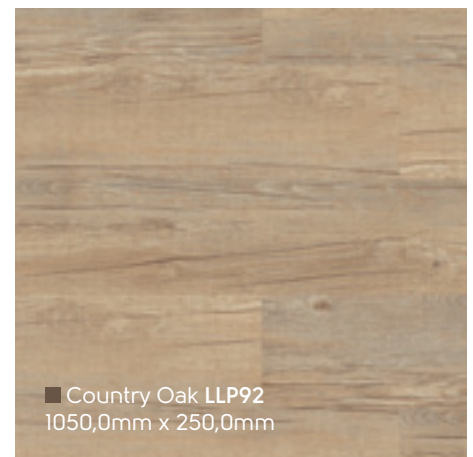

Country Oak LLP92 ▽

■ Palmaria LLP149
1050,0mm x 250,0mm

■ Ashland LLP95
1050,0mm x 250,0mm

■ Lampione LLP147
1050,0mm x 250,0mm

■ Country Oak LLP92
1050,0mm x 250,0mm

Designflooring LooseLay Wood | Holz | Bois | Hout