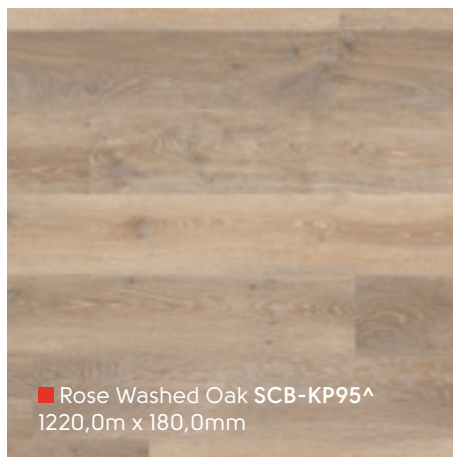

Lime Washed Oak SCB-KP99 ▽

■ White painted Oak SCB-KP105^
1220,0m x 180,0mm

■ Washed Scandi Pine SCB-KP132^
1220,0m x 180,0mm

■ Grey Scandi Pine SCB-KP131^
1220,0m x 180,0mm

■ Grey Limed Oak SCB-KP138^
1220,0m x 180,0mm