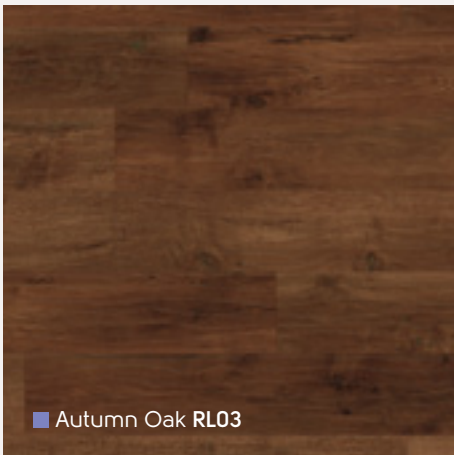

Storm Oak AP07 Δ

Art Select Parquet

Summer Oak RL02 | DS06 10mm ▽

■ Spring Oak RL01

■ Summer Oak RL02

■ Autumn Oak RL03

■ Winter Oak RL04

■ Storm Oak RL12