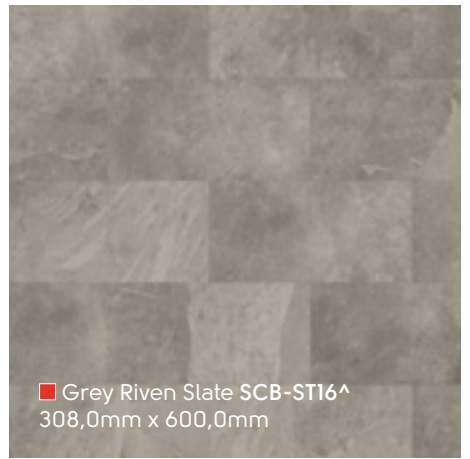

Grey Riven Slate SCB-ST16 ▽

■ Portland Stone SCB-ST13^
308,0mm x 600,0mm

■ Grey Riven Slate SCB-ST16^
308,0mm x 600,0mm

■ Black Riven Slate SCB-ST15^
308,0mm x 600,0mm

■ Cumbrian Stone SCB-ST14^
308,0mm x 600,0mm