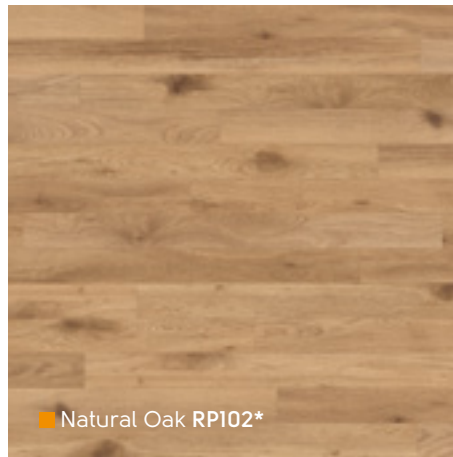

Harvest Oak RP103 ▾

Fresco Light Oak RP90 | DS05 3mm ▾

Natural Oak RP102 | DS05 10mm ▾

Monet Wood | Holz | Bois | Hout

*Please note: as a feature of the design, these products incorporate a high colour variation between individual planks.