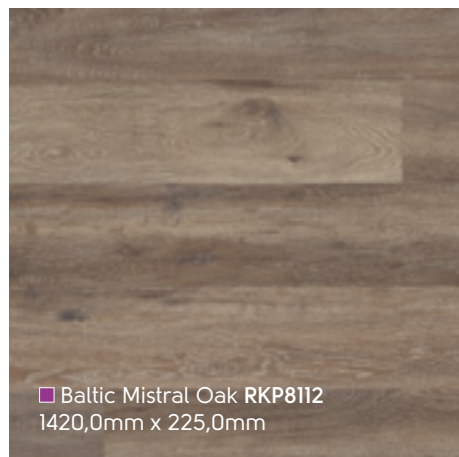

Washed Grey Ash RKP8104 ▽

■ Washed Grey Ash RKP8104
1420,0mm x 225,0mm

■ Smoked Butternut RKP8107
1420,0mm x 225,0mm

■ Reclaimed French Oak RKP8109
1420,0mm x 225,0mm

■ Baltic Mistral Oak RKP8112
1420,0mm x 225,0mm