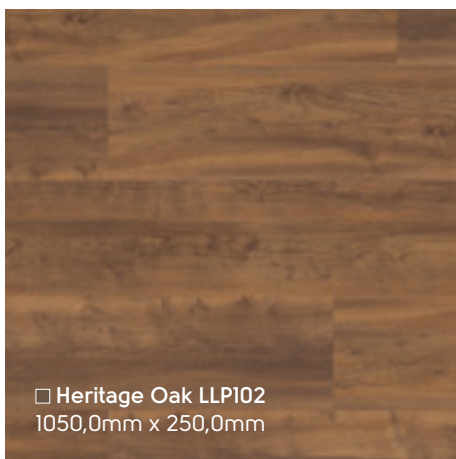

■ Hudson LLP99
1050,0mm x 250,0mm

■ Linosa LLP148
1050,0mm x 250,0mm

Designflooring LooseLay

Wood | Holz | Bois | Hout

Heritage Oak LLP102 ▽

Stamford LLP109 ▽

□ Stamford LLP109
1050,0mm x 250,0mm

□ Sardinia LLP143
1050,0mm x 250,0mm