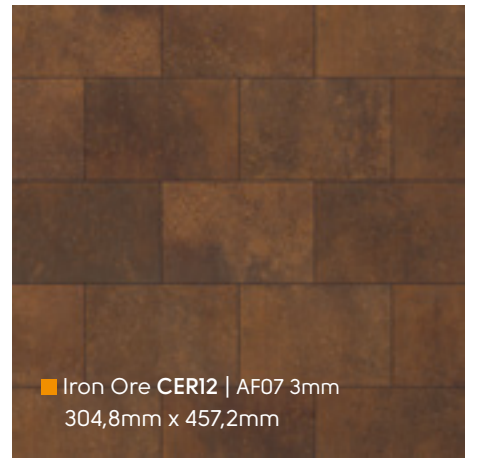

Monet Stone | Stein | Pierre | Steen