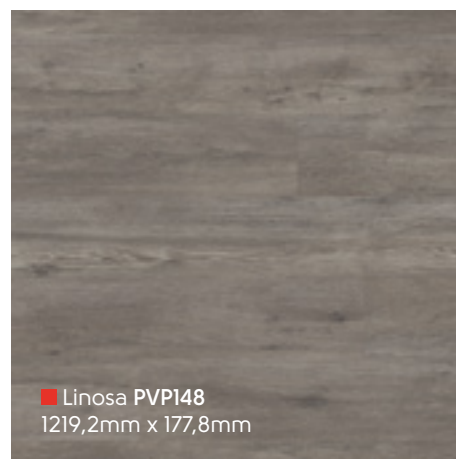

■ Pale Limed Oak KP94^
914,4mm x 152,4mm

■ Torcello PVP145
1219,2mm x 177,8mm

■ Levanzo PVP150
1219,2mm x 177,8mm

■ Budelli PVP146
1219,2mm x 177,8mm

■ Washed Sawn Oak KP134
914,4mm x 152,4mm

■ Linosa PVP148
1219,2mm x 177,8mm