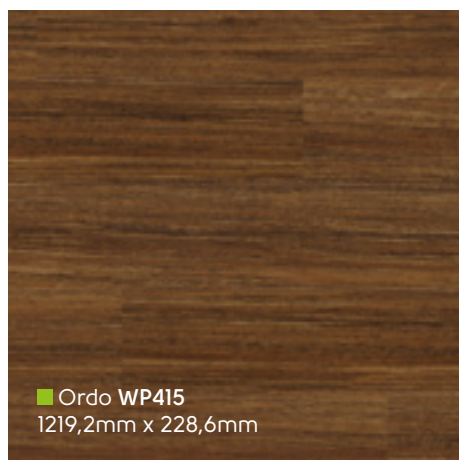

Opus Wood | Holz | Bois | Hout

Argen WP414 ▾

■ Ordo WP415
1219,2mm x 228,6mm

■ Rubra WP316
914,4mm x 152,4mm

■ Sylva WP417
1219,2mm x 228,6mm

■ Argen WP414
1219,2mm x 228,6mm

■ Tenebra Walnut WP330
914,4mm x 152,4mm