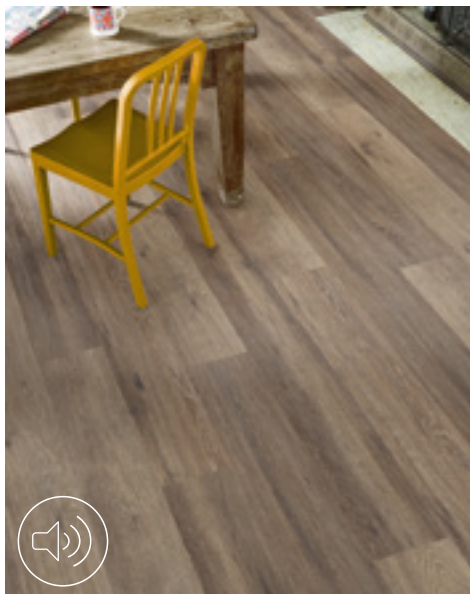

Installs over most existing hard floors
Kann über den meisten vorhandenen
Hartböden verlegt werden
Pose directe sur la plupart des sols
durs existants
Kan geïnstalleerd worden over de
meeste bestaande harde vloeren