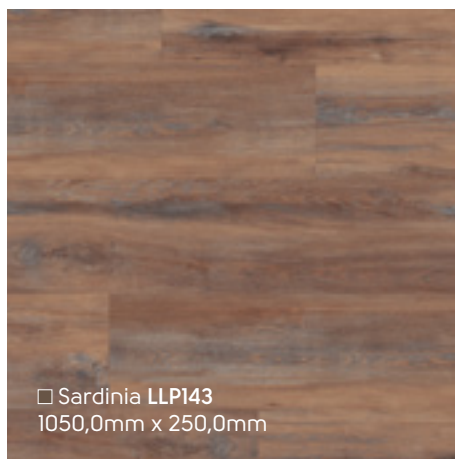

■ Hudson LLP99
1050,0mm x 250,0mm

■ Linosa LLP148
1050,0mm x 250,0mm

Designflooring LooseLay

Wood | Holz | Bois | Hout

Heritage Oak LLP102 ▽

Stamford LLP109 ▽

□ Stamford LLP109
1050,0mm x 250,0mm

□ Sardinia LLP143
1050,0mm x 250,0mm