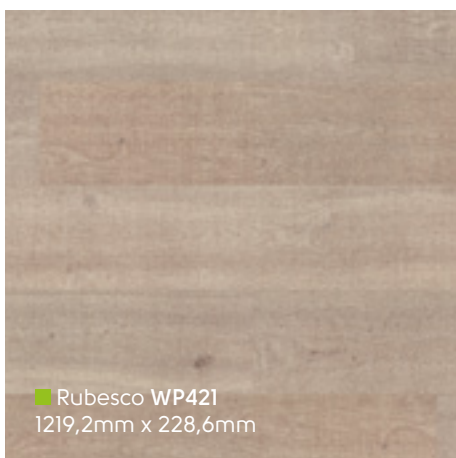

■ Avena WP423
1219,2mm x 228,6mm

■ Bleached Grey Walnut WP329
914,4mm x 152,4mm

■ Pallida WP418
1219,2mm x 228,6mm

■ Stratis WP420
1219,2mm x 228,6mm

Opus Wood | Holz | Bois | Hout

Niveus WP411 ▾

■ Rubesco WP421
1219,2mm x 228,6mm