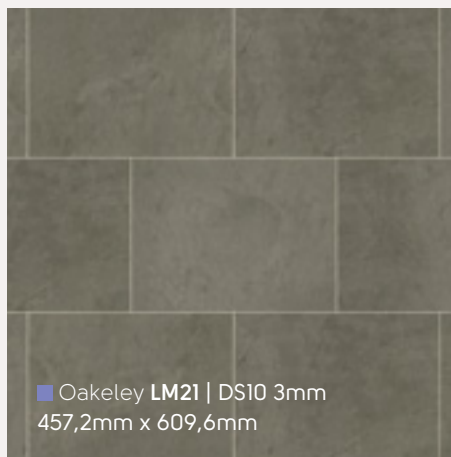

Art Select Slate

Nine assorted tiles with design strips and offsetting tiles to create a natural look.

*Erhältlich in einem Sortiment von neun Fliesen mit Fugenstreifen, für einen natürlichen Effekt.

*Neuf dalles assorties avec des baguettes pour créer un look naturel.

*Verkrijgbaar in een geassorteerd pakket van negen tegels met desingstrips om zelf een natuurlijk effect te creëren.