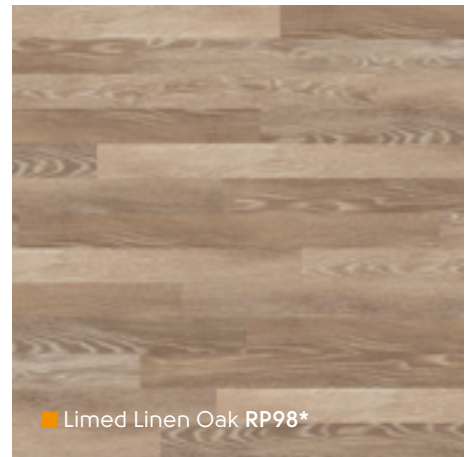

Harvest Oak RP103 ▾

Fresco Light Oak RP90 | DS05 3mm ▾

Natural Oak RP102 | DS05 10mm ▾

Monet Wood | Holz | Bois | Hout

*Please note: as a feature of the design, these products incorporate a high colour variation between individual planks.