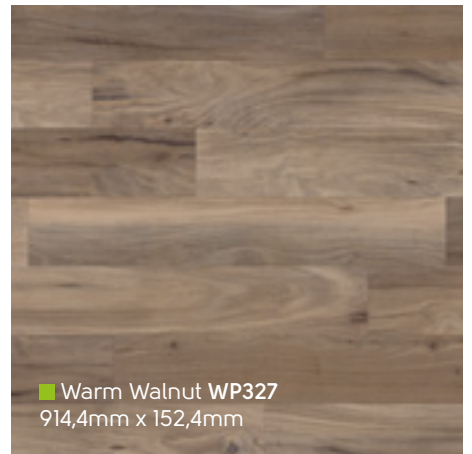

■ Warm Walnut WP327
914,4mm x 152,4mm

Opus Wood | Holz | Bois | Hout