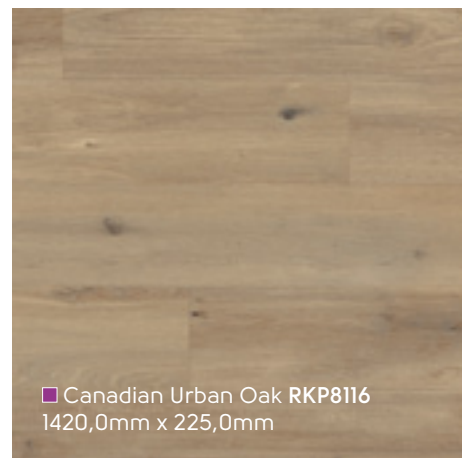

Canadian Urban Oak RKP8116 ▽

■ Texas White Ash RKP8105
1420,0mm x 225,0mm

Texas White Ash RKP8105 △

■ Canadian Nude Oak RKP8117
1420,0mm x 225,0mm

■ Canadian Urban Oak RKP8116
1420,0mm x 225,0mm

Korlok Wood Holz | Bois | Hout