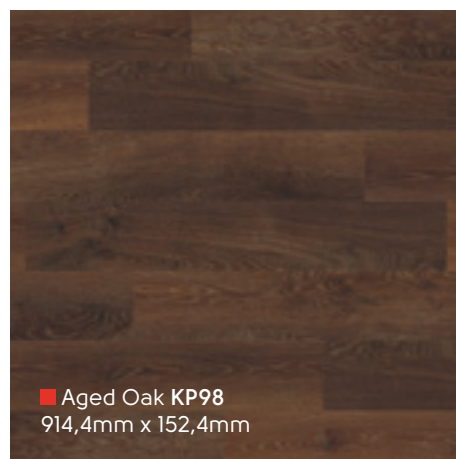

■ Light Worn Oak KP104^
914,4mm x 152,4mm

■ Aged Oak KP98
914,4mm x 152,4mm

Rubens Wood | Holz | Bois | Hout

▲Also available in a rigid core format

^Auch im Rigid-Core-Format erhältlich.

^Également disponible en format clic composite acoustique

^Ook verkrijgbaar als Rigid Core.