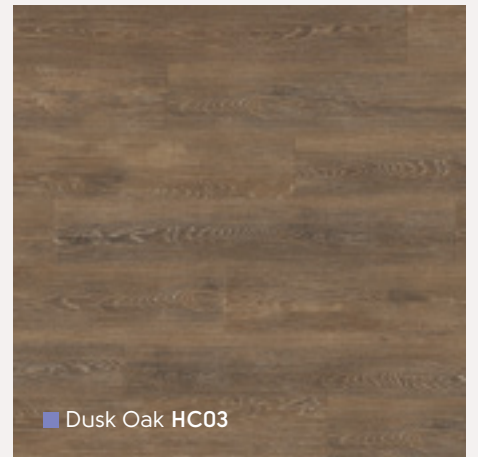

Art Select Oak Royale

1219,2mm x 177,8mm

designflooring.com

RL02 ▽

Morning Oak HC02 Δ

■ Dawn Oak HC01

■ Morning Oak HC02

■ Dusk Oak HC03