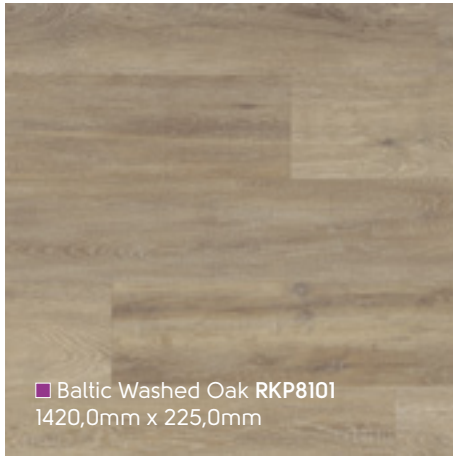

Washed Butternut RKP8108 ▽

■ Washed Butternut RKP8108
1420,0mm x 225,0mm

■ Baltic Washed Oak RKP8101
1420,0mm x 225,0mm

■ Warm Ash RKP8103
1420,0mm x 225,0mm

■ Baltic Limed Oak RKP8111
1420,0mm x 225,0mm

Korlok Wood | Holz | Bois | Hout