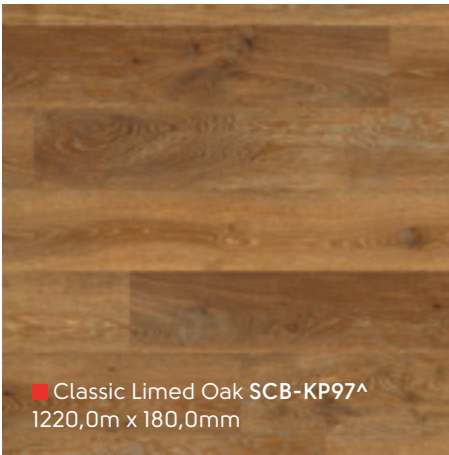

■ Light Worn Oak SCB-KP104^
1220,0m x 180,0mm

■ Classic Limed Oak SCB-KP97^
1220,0m x 180,0mm