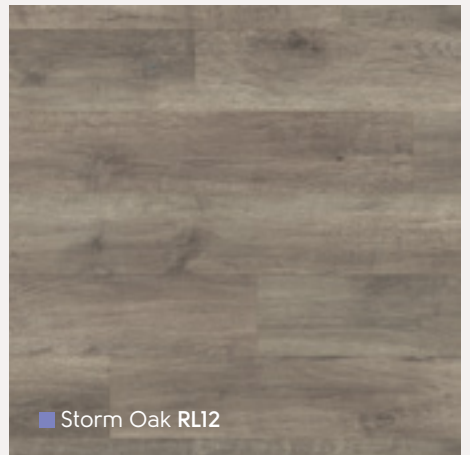

Storm Oak AP07 Δ

Art Select Parquet

Summer Oak RL02 | DS06 10mm ▽

■ Spring Oak RL01

■ Summer Oak RL02

■ Autumn Oak RL03

■ Winter Oak RL04

■ Storm Oak RL12