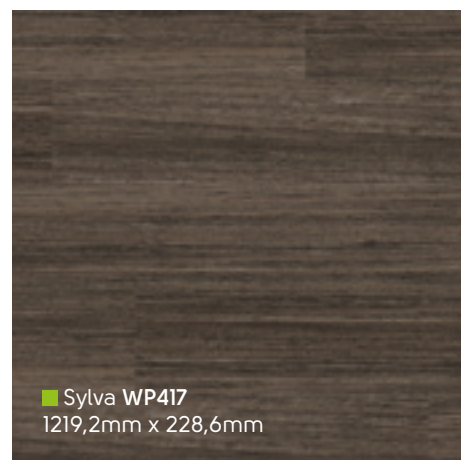

Opus Wood | Holz | Bois | Hout

Argen WP414 ▾

■ Ordo WP415
1219,2mm x 228,6mm

■ Rubra WP316
914,4mm x 152,4mm

■ Sylva WP417
1219,2mm x 228,6mm

■ Argen WP414
1219,2mm x 228,6mm

■ Tenebra Walnut WP330
914,4mm x 152,4mm