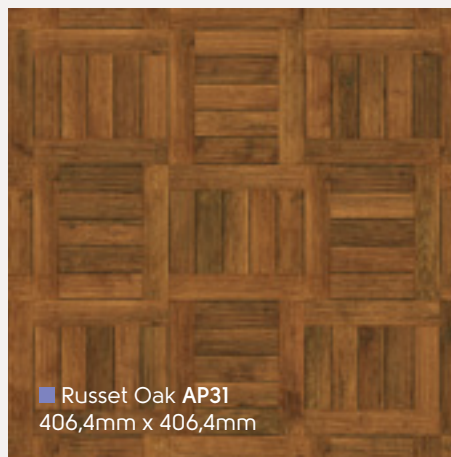

- Parquet 
- Oak Royale 
- Oak Premier 
- Handcrafted 

■ Blond Oak AP01
228,6mm x 76,2mm

■ Auburn Oak AP02
228,6mm x 76,2mm

■ Black Oak AP03
228,6mm x 76,2mm

■ Storm Oak AP07
228,6mm x 76,2mm

■ Russet Oak AP31
406,4mm x 406,4mm