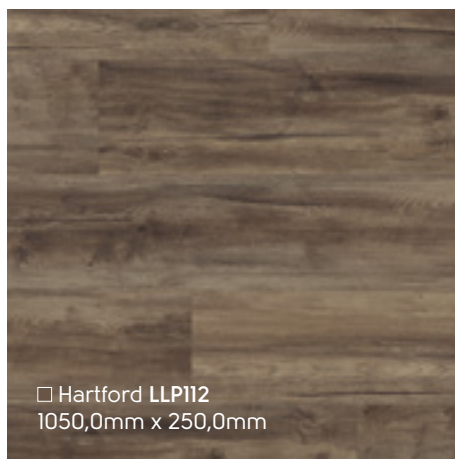

Stamford LLP109 ▽

□ Sardinia LLP143
1050,0mm x 250,0mm

□ Vivara LLP151
1050,0mm x 250,0mm

□ Hartford LLP112
1050,0mm x 250,0mm