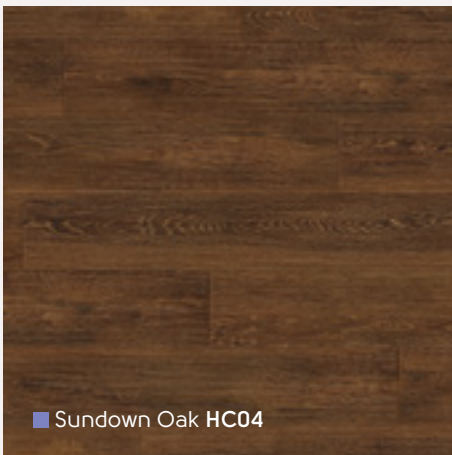

Art Select Oak Royale

1219,2mm x 177,8mm

designflooring.com

RL02 ▽

Morning Oak HC02 Δ

■ Dawn Oak HC01

■ Morning Oak HC02

■ Dusk Oak HC03