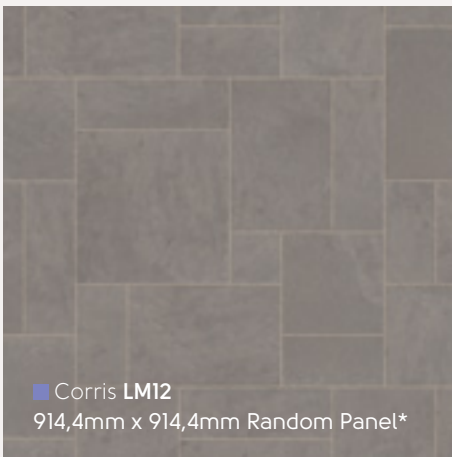

Art Select Slate

Nine assorted tiles with design strips and offsetting tiles to create a natural look.

*Erhältlich in einem Sortiment von neun Fliesen mit Fugenstreifen, für einen natürlichen Effekt.

*Neuf dalles assorties avec des baguettes pour créer un look naturel.

*Verkrijgbaar in een geassorteerd pakket van negen tegels met desingstrips om zelf een natuurlijk effect te creëren.