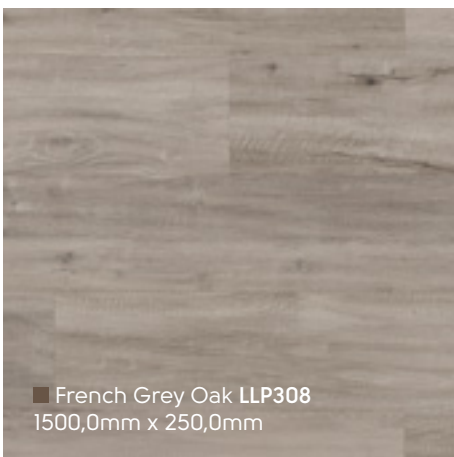

Raven Oak LLP302 Δ

French Grey Oak LLP308 Δ

■ Bleached Tasmanian Oak LLP311
1500,0mm x 250,0mm

■ Pearl Oak LLP306
1500,0mm x 250,0mm

■ Weathered Heart Pine LLP304
1500,0mm x 250,0mm

■ French Grey Oak LLP308
1500,0mm x 250,0mm