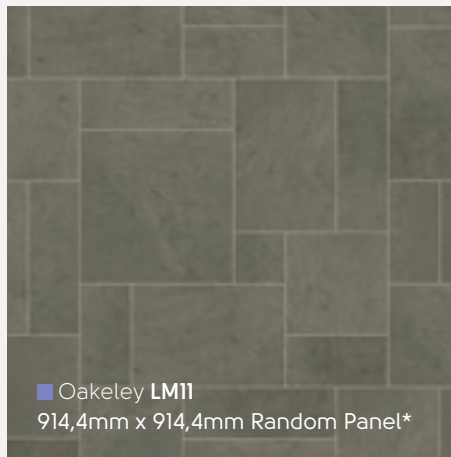

Art Select Slate

Nine assorted tiles with design strips and offsetting tiles to create a natural look.

*Erhältlich in einem Sortiment von neun Fliesen mit Fugenstreifen, für einen natürlichen Effekt.

*Neuf dalles assorties avec des baguettes pour créer un look naturel.

*Verkrijgbaar in een geassorteerd pakket van negen tegels met desingstrips om zelf een natuurlijk effect te creëren.