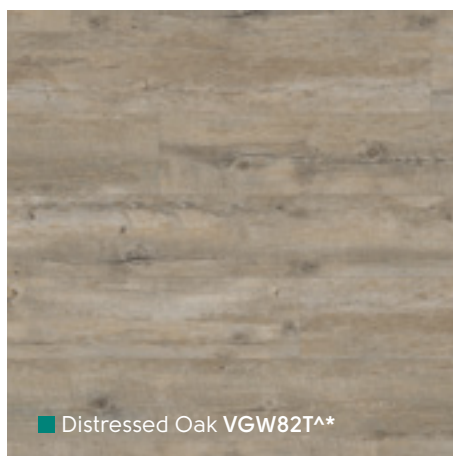

■ White Washed Oak VGW80T

■ Distressed Oak VGW82T^*

■ Aged Redwood VGW100T^*

■ Birch VGW84T

■ Honey Oak VGW94T^*

Aged Redwood VGW100T^* ▽

Van Gogh Wood | Holz | Bois | Hout

1219,2mm x 177,8mm