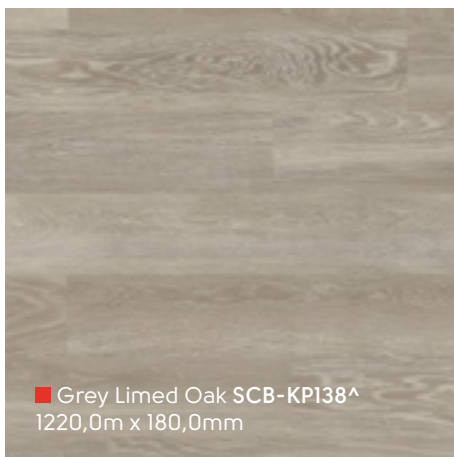

Lime Washed Oak SCB-KP99 ▽

■ White painted Oak SCB-KP105^
1220,0m x 180,0mm

■ Washed Scandi Pine SCB-KP132^
1220,0m x 180,0mm

■ Grey Scandi Pine SCB-KP131^
1220,0m x 180,0mm

■ Grey Limed Oak SCB-KP138^
1220,0m x 180,0mm