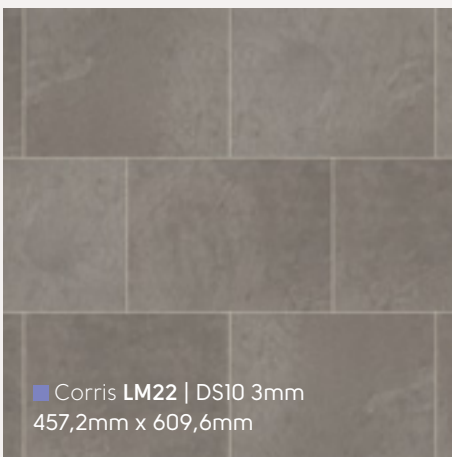

Art Select Slate

Nine assorted tiles with design strips and offsetting tiles to create a natural look.

*Erhältlich in einem Sortiment von neun Fliesen mit Fugenstreifen, für einen natürlichen Effekt.

*Neuf dalles assorties avec des baguettes pour créer un look naturel.

*Verkrijgbaar in een geassorteerd pakket van negen tegels met desingstrips om zelf een natuurlijk effect te creëren.