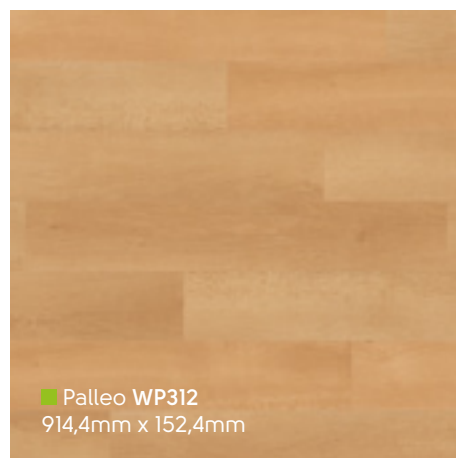

Opus Wood | Holz | Bois | Hout