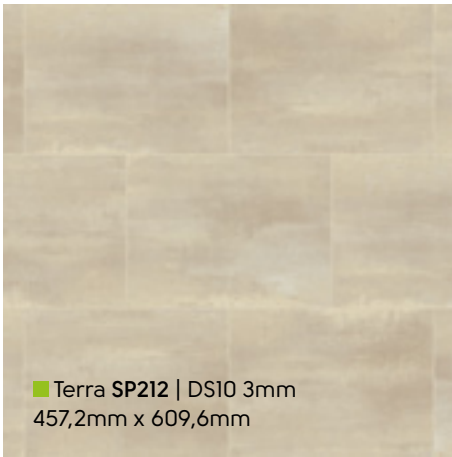

Opus Stone | Stein | Pierre | Steen