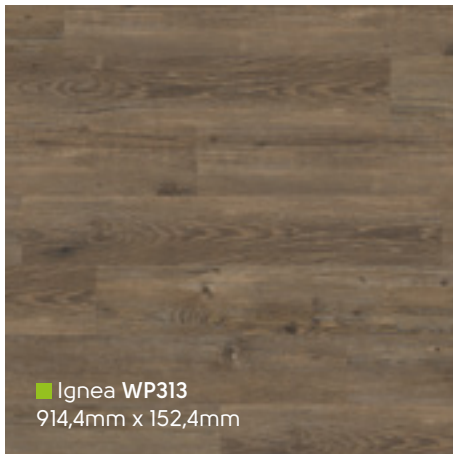

■ Warm Walnut WP327
914,4mm x 152,4mm

■ Ignea WP313
914,4mm x 152,4mm