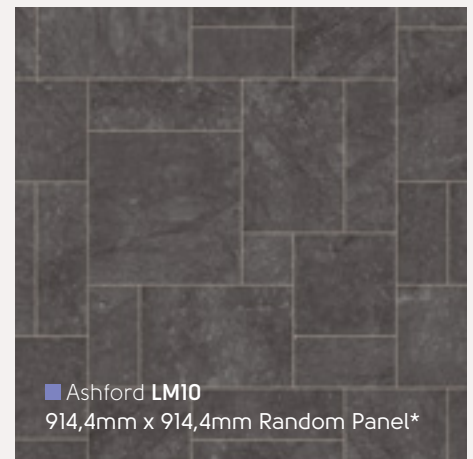

Italian Marble

■ Otono LM15
406,4mm x 406,4mm

■ Fiore LM16
406,4mm x 406,4mm

Ashford Marble

■ Ashford LM10
914,4mm x 914,4mm Random Panel*

■ Otono LM15-Clip
406,4mm x 406,4mm

■ Fiore LM16-Clip
406,4mm x 406,4mm