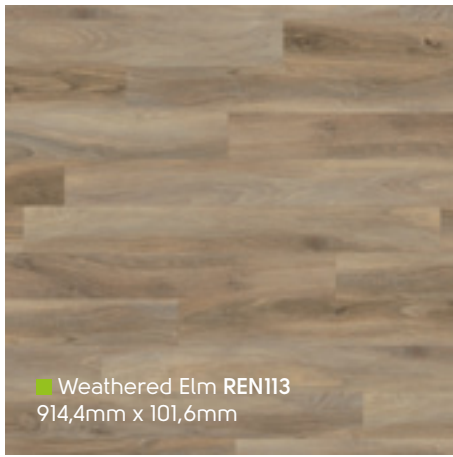

■ Luteus WP321
914,4mm x 152,4mm

■ Weathered Elm REN113
914,4mm x 101,6mm