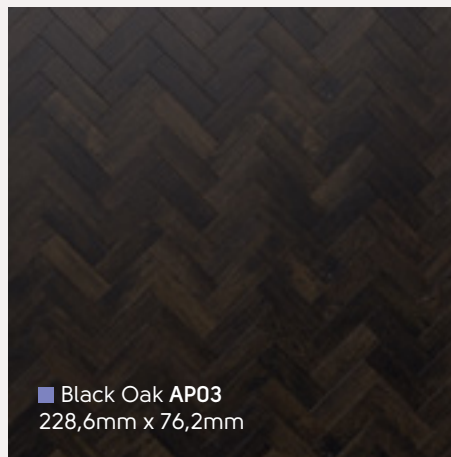

- Parquet 
- Oak Royale 
- Oak Premier 
- Handcrafted 

■ Blond Oak AP01
228,6mm x 76,2mm

■ Auburn Oak AP02
228,6mm x 76,2mm

■ Black Oak AP03
228,6mm x 76,2mm

■ Storm Oak AP07
228,6mm x 76,2mm

■ Russet Oak AP31
406,4mm x 406,4mm