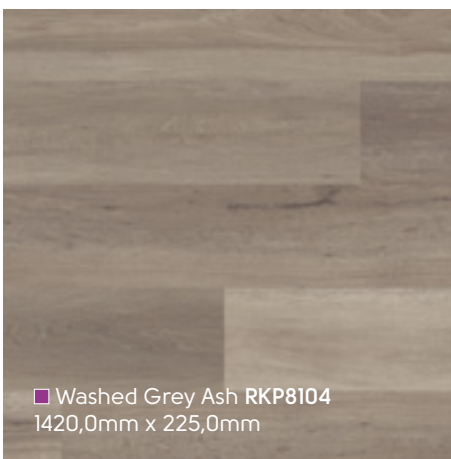

Washed Grey Ash RKP8104 ▽