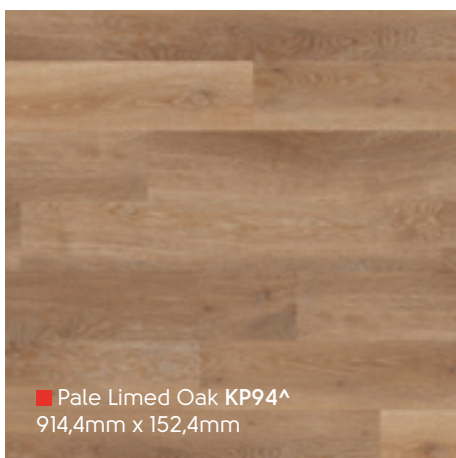

■ Pale Limed Oak KP94^
914,4mm x 152,4mm

■ Torcello PVP145
1219,2mm x 177,8mm

■ Levanzo PVP150
1219,2mm x 177,8mm

■ Budelli PVP146
1219,2mm x 177,8mm

■ Washed Sawn Oak KP134
914,4mm x 152,4mm

■ Linosa PVP148
1219,2mm x 177,8mm