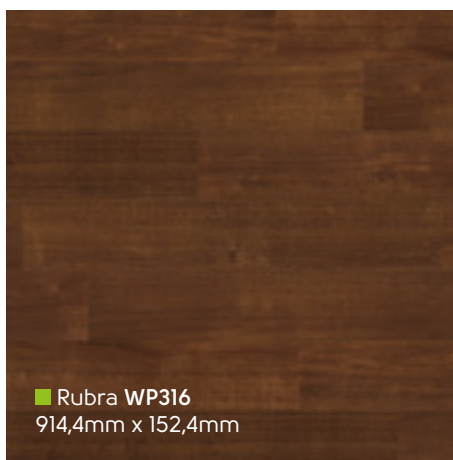

Opus Wood | Holz | Bois | Hout

Argen WP414 ▾

■ Ordo WP415
1219,2mm x 228,6mm

■ Rubra WP316
914,4mm x 152,4mm

■ Sylva WP417
1219,2mm x 228,6mm

■ Argen WP414
1219,2mm x 228,6mm

■ Tenebra Walnut WP330
914,4mm x 152,4mm