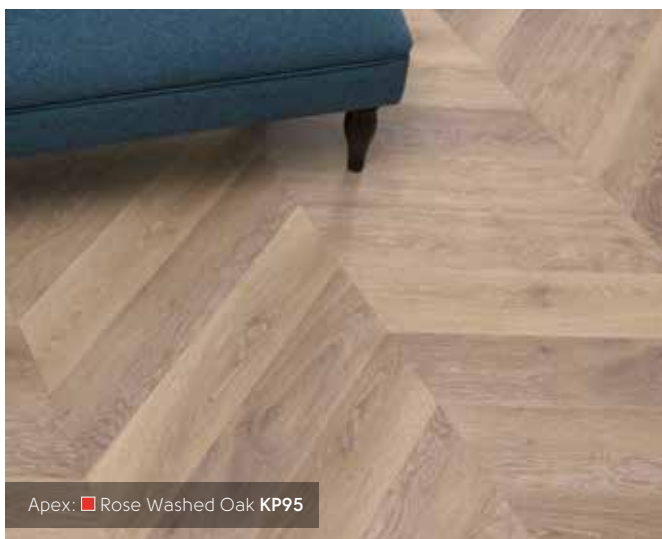

Compatibilidad de las gamas | Compatibilità con altre gamme | Sortimentskompatibilität

Kaleidoscope is cut from select Designflooring ranges in wood, stone and solid colours. See the table below to mix and match ranges.

Los productos Kaleidoscope se cortan de distintos suelos de las gamas de Designflooring en madera, piedra y colores lisos. Consulte la tabla de debajo para combinar gamas.

Kaleidoscope è realizzata a partire da gamme selezionate in legno, pietra e a tinta unita firmate Designflooring. Consultare la tabella seguente per abbinare gamme diverse.

Kaleidoscope wird aus ausgewählten Designflooring-Kollektionen in Holz, Stein und Unifarben geschnitten. In der nachstehenden Tabelle finden Sie Informationen zur Kombination und zum Zusammenstellen von Dekoren.

Range Gama | Gamma | Kollektion	Wood Madera | Legno | Holz	Stone Piedra | Pietra | Stein				Compatible with... Compatible con Kompatibel mit
 Solid Colours Colores solidos Tinta unita Unifarben	X	X	0,7mm	3,0mm	Micro	
 Art Select	✓	✓	0,7mm	3,0mm	Standard	
 Van Gogh	✓	X	0,55mm	3,0mm	Micro	
 Opus	✓	✓	0,55mm	2,5mm	Micro	
 Rubens	✓	✓	0,3mm	2,0mm	None	

For full technical specification visit designflooring.com | Para consultar las especificaciones técnicas al completo designflooring.com | Per le specifiche tecniche complete visitare designflooring.com | Die vollständigen technischen Datenblätter finden Sie unter designflooring.com