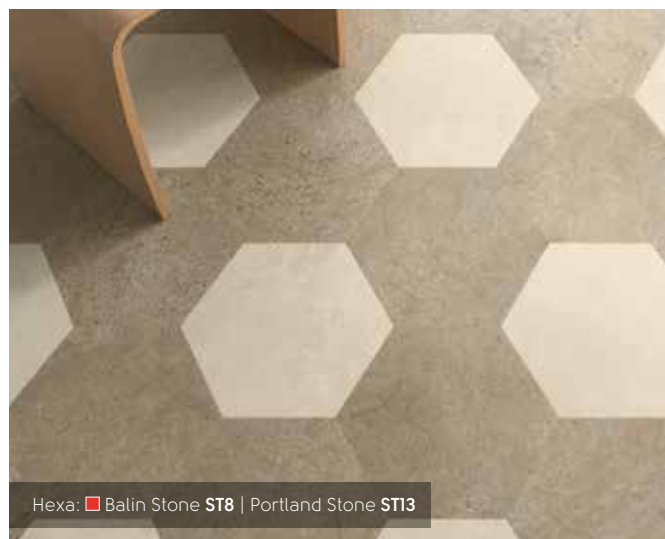

Compatibilidad de las gamas | Compatibilità con altre gamme | Sortimentskompatibilität

Kaleidoscope is cut from select Designflooring ranges in wood, stone and solid colours. See the table below to mix and match ranges.

Los productos Kaleidoscope se cortan de distintos suelos de las gamas de Designflooring en madera, piedra y colores lisos. Consulte la tabla de debajo para combinar gamas.

Kaleidoscope è realizzata a partire da gamme selezionate in legno, pietra e a tinta unita firmate Designflooring. Consultare la tabella seguente per abbinare gamme diverse.

Kaleidoscope wird aus ausgewählten Designflooring-Kollektionen in Holz, Stein und Unifarben geschnitten. In der nachstehenden Tabelle finden Sie Informationen zur Kombination und zum Zusammenstellen von Dekoren.

Range Gama | Gamma | Kollektion	Wood Madera | Legno | Holz	Stone Piedra | Pietra | Stein				Compatible with... Compatible con Kompatibel mit
 Solid Colours Colores solidos Tinta unita Unifarben	X	X	0,7mm	3,0mm	Micro	
 Art Select	✓	✓	0,7mm	3,0mm	Standard	
 Van Gogh	✓	X	0,55mm	3,0mm	Micro	
 Opus	✓	✓	0,55mm	2,5mm	Micro	
 Rubens	✓	✓	0,3mm	2,0mm	None	

For full technical specification visit designflooring.com | Para consultar las especificaciones técnicas al completo designflooring.com | Per le specifiche tecniche complete visitare designflooring.com | Die vollständigen technischen Datenblätter finden Sie unter designflooring.com